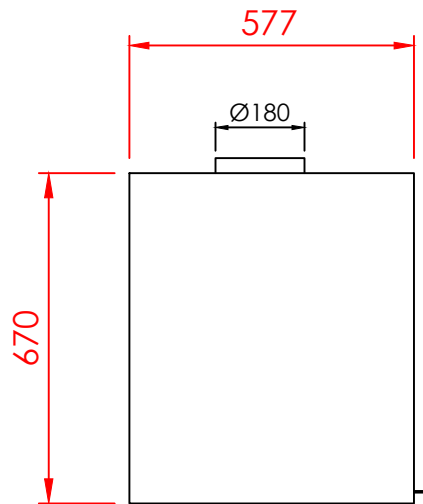

TOP

SIDE

FRONT

Series: **UNIVERSAL**

Model: DESIGN FLAT

Type: 68/62

Specials:

All dimensions in mm
 General dimension tolerances up to 7mm
 All illustrations and drawings are protected by copyright.
 Exploitation or publication, even of individual details,
 only with our permission.
 Technical changes and errors reserved.