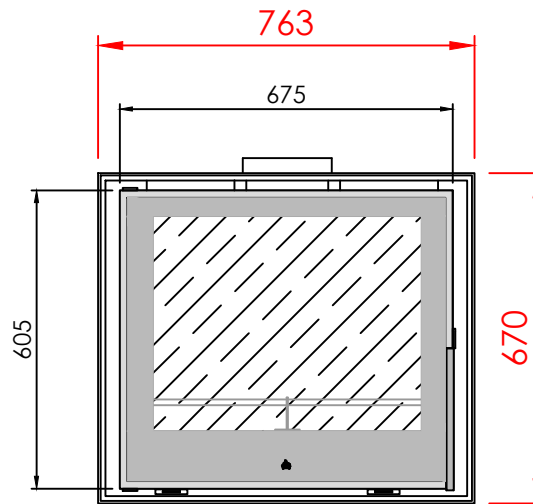

TOP

SIDE

FRONT

Series: **UNIVERSAL**

Model: DESIGN FLAT

Type: 68/62

Specials:

All dimensions in mm
 General dimension tolerances up to 7mm
 All illustrations and drawings are protected by copyright.
 Exploitation or publication, even of individual details,
 only with our permission.
 Technical changes and errors reserved.